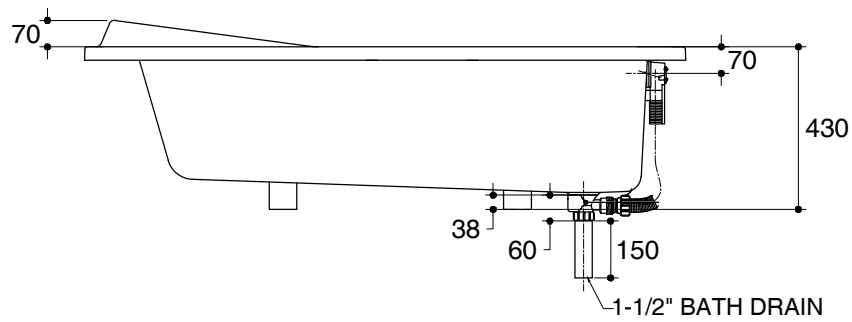

Dimensions are approximate.

Unit: mm

| | |
|-------------|----------------|
| SKU | K-14887X-GR-WK |
| Name | NIGHTINGALE |
| Description | PLAIN BATH |

KARAT