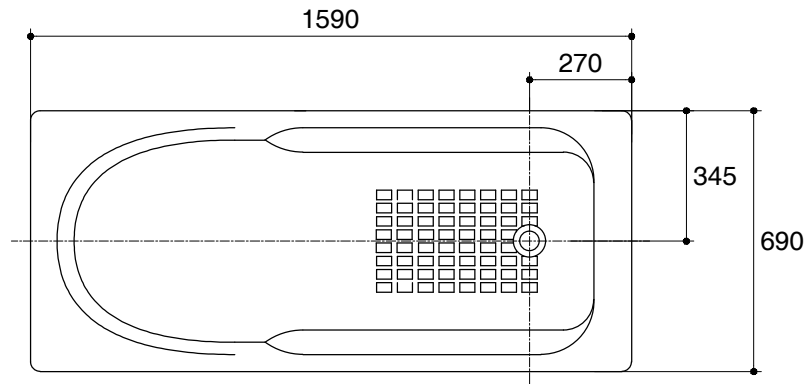

Dimensions are approximate.

Unit: mm

| | |
|-------------|----------------|
| SKU | K-14887X-GR-WK |
| Name | NIGHTINGALE |
| Description | PLAIN BATH |

KARAT