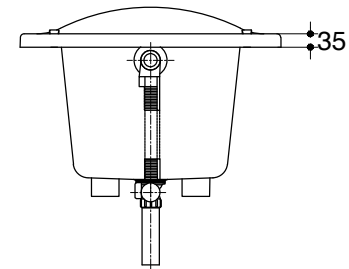

Dimensions are approximate.

Unit: mm

| | |
|-------------|----------------|
| SKU | K-14887X-GR-WK |
| Name | NIGHTINGALE |
| Description | PLAIN BATH |

KARAT